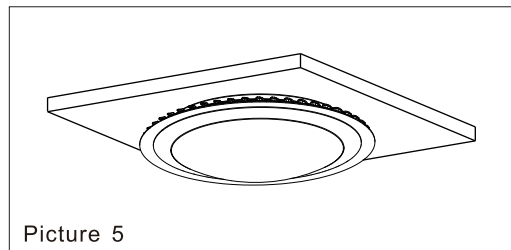

# INSTRUCTION

**MODEL:** FR6441-CL-30-W  
CHANDELIER

Picture 1

Picture 3

Picture 2

Picture 4

Picture 5

x 1 MAX 30W  
2100 LUMEN