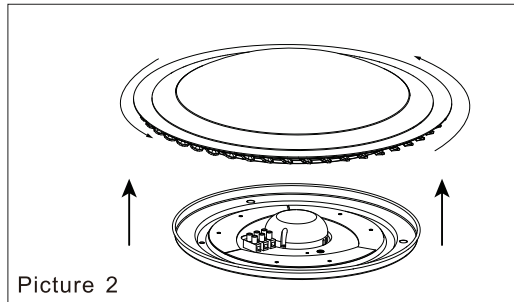

# INSTRUCTION

**MODEL:** FR6441-CL-30-W  
CHANDELIER

Picture 1

Picture 3

Picture 2

Picture 4

Picture 5

x 1 MAX 30W  
2100 LUMEN