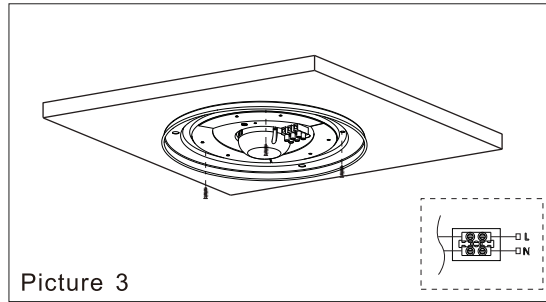

# INSTRUCTION

**MODEL:** FR6441-CL-30-W  
CHANDELIER

Picture 1

Picture 3

Picture 2

Picture 4

Picture 5

x 1 MAX 30W  
2100 LUMEN