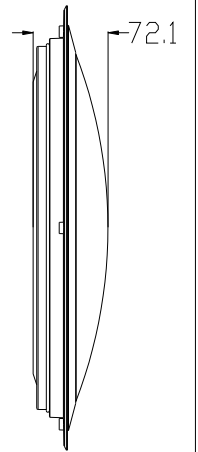

# INSTRUCTION

**MODEL:** FR6441-CL-30-W  
CHANDELIER

Picture 1

Picture 3

Picture 2

Picture 4

Picture 5

x 1 MAX 30W  
2100 LUMEN