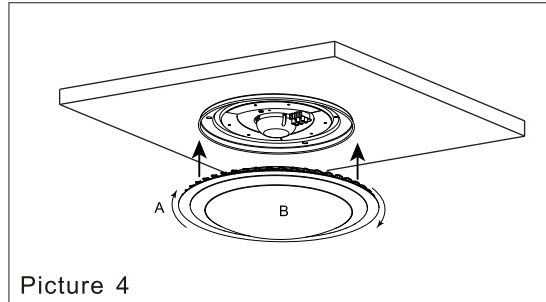

# INSTRUCTION

**MODEL:** FR6441-CL-30-W  
CHANDELIER

Picture 1

Picture 3

Picture 2

Picture 4

Picture 5

x 1 MAX 30W  
2100 LUMEN