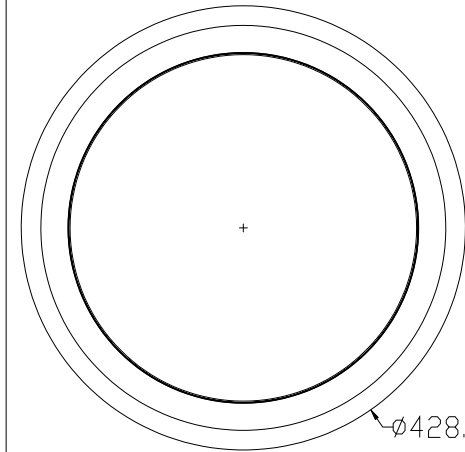

# INSTRUCTION

**MODEL:** FR6441-CL-30-W  
CHANDELIER

Picture 1

Picture 3

Picture 2

Picture 4

Picture 5

x 1 MAX 30W  
2100 LUMEN