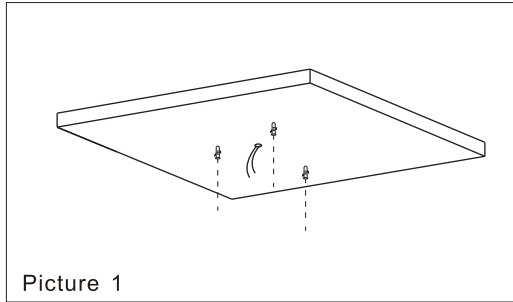

# INSTRUCTION

**MODEL:** FR6441-CL-30-W  
CHANDELIER

Picture 1

Picture 3

Picture 2

Picture 4

Picture 5

x 1 MAX 30W  
2100 LUMEN