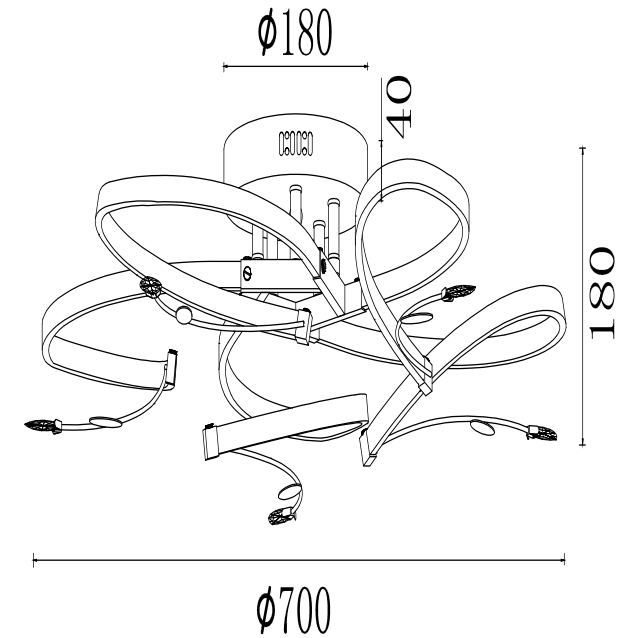

# Instruction

FR6045CL-L50CH

A		5PCS
---	--	------

MAX 35W  
1300 Lumen

Model: FR6045CL-L50CH  
Collection: LED  
Series: New Series 045

Ceiling Lamps