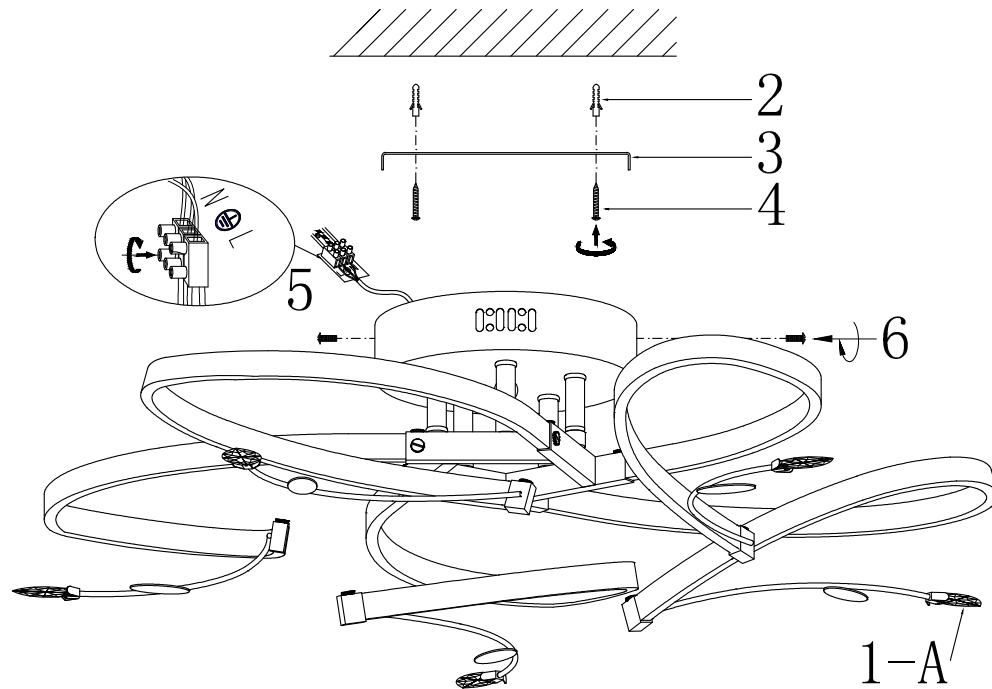

# Instruction

FR6045CL-L50CH

A		5PCS
---	--	------

MAX 35W  
1300 Lumen

Model: FR6045CL-L50CH  
Collection: LED  
Series: New Series 045

Ceiling Lamps