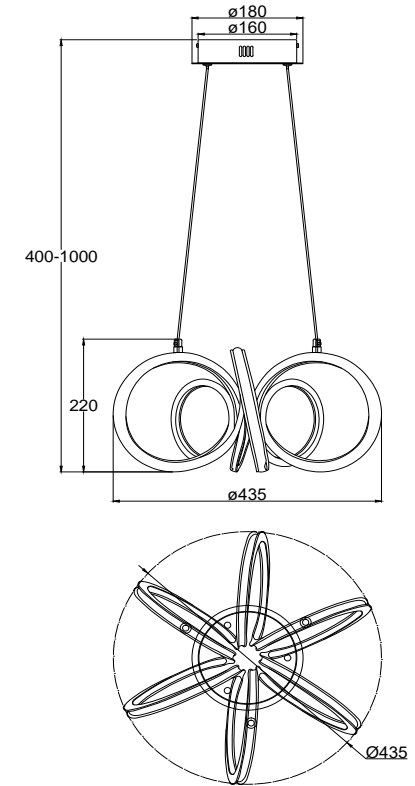

# Instruction

FR6047PL-L120W

MAX 47W  
4000 Lumen

Model: FR6047PL-L120W  
Collection: LED  
Series: New Series 047

Pendant Lamps