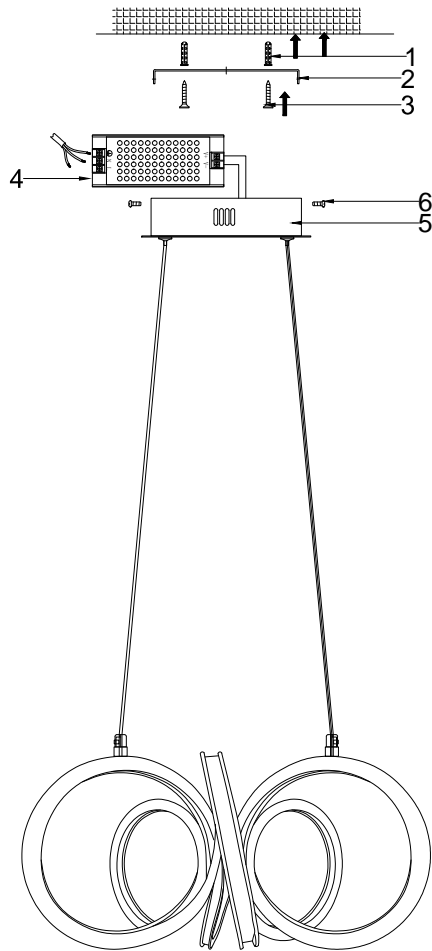

# Instruction

FR6047PL-L120W

MAX 47W  
4000 Lumen

Model: FR6047PL-L120W  
Collection: LED  
Series: New Series 047

Pendant Lamps