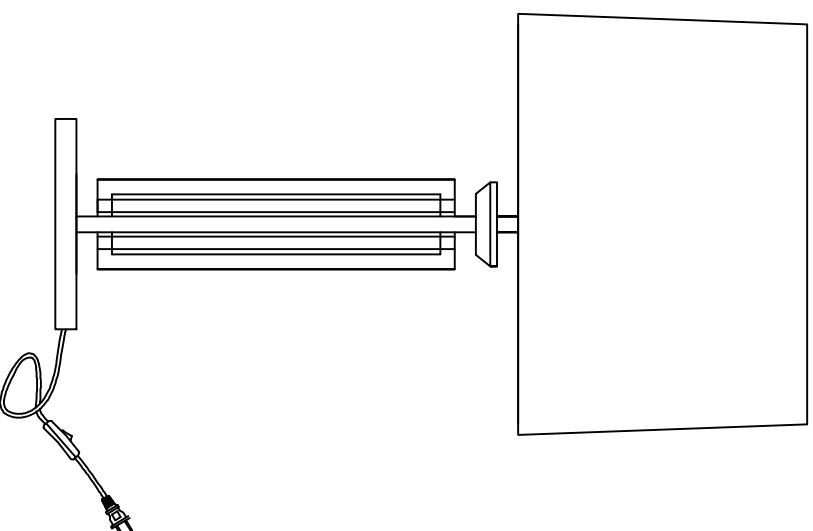

1

MODEL: 4A01/T

Safety precautions:

1. The power do not exceed the prescribed range (rated voltage AC220-240V 50Hz).
2. Please cut off the power supply while replacing the light source and other maintenance operation.
3. The plate fixed on the ceiling must be able to withstand the weight more than 3 times of the object.
4. After installation is complete, check the glass tight or not? If it is damaged, it should be replaced immediately.