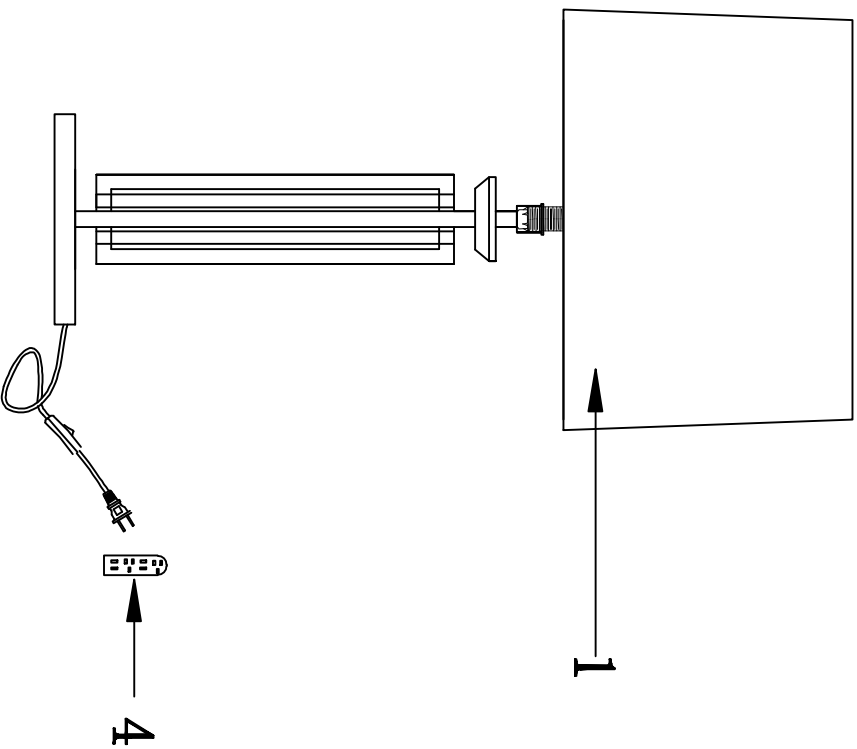

1

MODEL: 4A01/T

Safety precautions:

1. The power do not exceed the prescribed range (rated voltage AC220-240V 50Hz).
2. Please cut off the power supply while replacing the light source and other maintenance operation.
3. The plate fixed on the ceiling must be able to withstand the weight more than 3 times of the object.
4. After installation is complete, check the glass tight or not? If it is damaged, it should be replaced immediately.