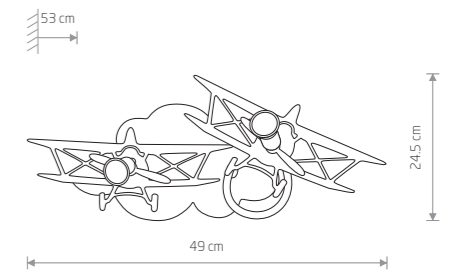

PUZZLE

plywood, plastic PA, painted steel

6384 9728

4xGU10, max 15W

PLANE

plywood, flexible stem, painted steel

6904

3xGU10, max 35W

PLANE

plywood, painted steel

6902

1xGU10, max 35W

PLANE

plywood, flexible stem, painted steel

6903

2xGU10, max 35W