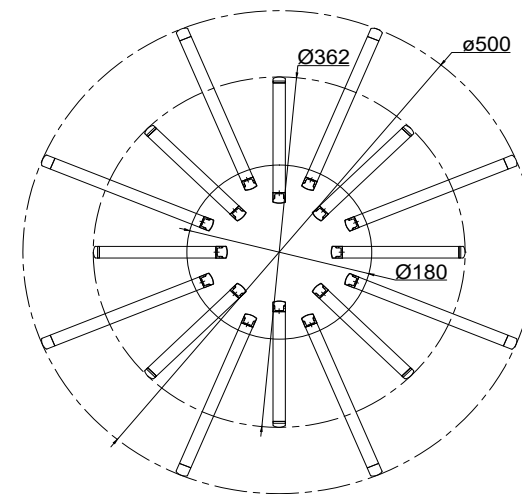

# Instruction

FR6046CL-L50W

MAX 39W  
2900 Lumen

Model: FR6046CL-L50W  
Collection: LED  
Series: New Series 046

Ceiling Lamps