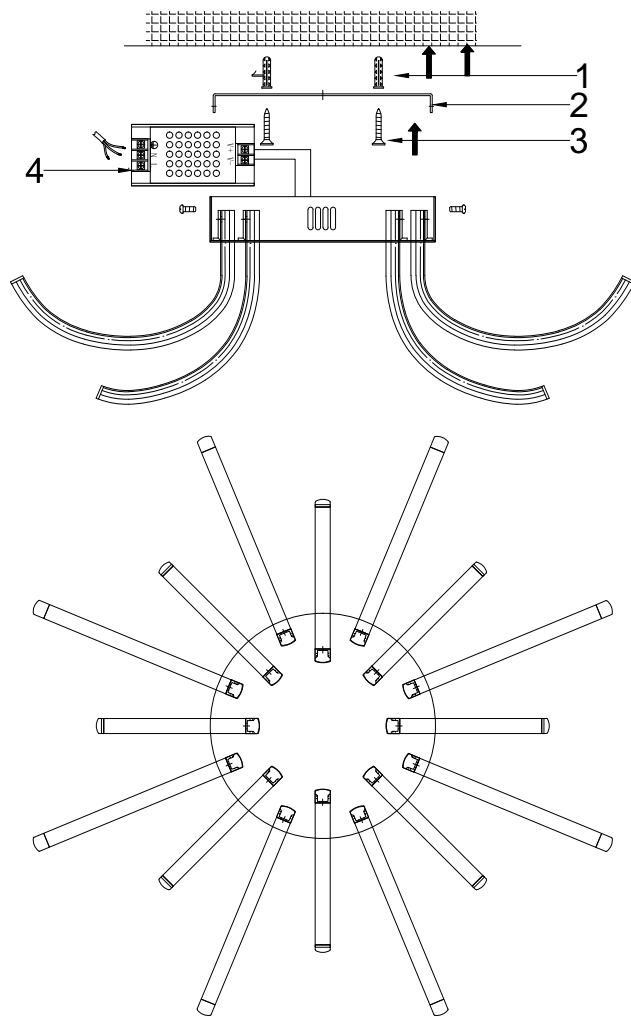

# Instruction

FR6046CL-L50W

MAX 39W  
2900 Lumen

Model: FR6046CL-L50W  
Collection: LED  
Series: New Series 046

Ceiling Lamps