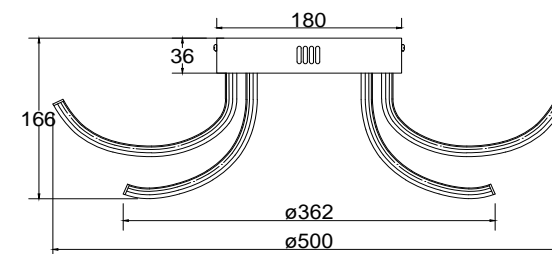

# Instruction

FR6046CL-L50W

MAX 39W  
2900 Lumen

Model: FR6046CL-L50W  
Collection: LED  
Series: New Series 046

Ceiling Lamps