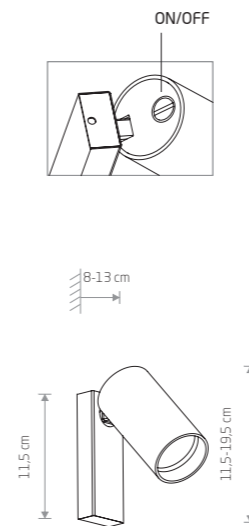

MONO 7764

MONO 7786

MONO

painting steel, plastic ABS

- 7787
- 7786
- 7773
- 7765

1xGU10, max 10W only LED

solid brass, painting steel, plastic ABS

- 7781

1xGU10, max 10W only LED

MONO 7840

MONO

painting steel, plastic ABS

- 7808
- 7840
- 7772
- 7764

1xGU10, max 10W only LED

solid brass, painting steel, plastic ABS

- 7780