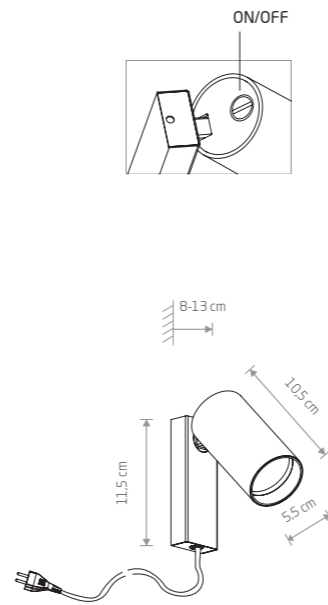

MONO 7764

MONO 7786

MONO

painting steel, plastic ABS

- 7787
- 7786
- 7773
- 7765

1xGU10, max 10W only LED

solid brass, painting steel, plastic ABS

- 7781

1xGU10, max 10W only LED

MONO 7840

MONO

painting steel, plastic ABS

- 7808
- 7840
- 7772
- 7764

1xGU10, max 10W only LED

solid brass, painting steel, plastic ABS

- 7780

1xGU10, max 10W only LED