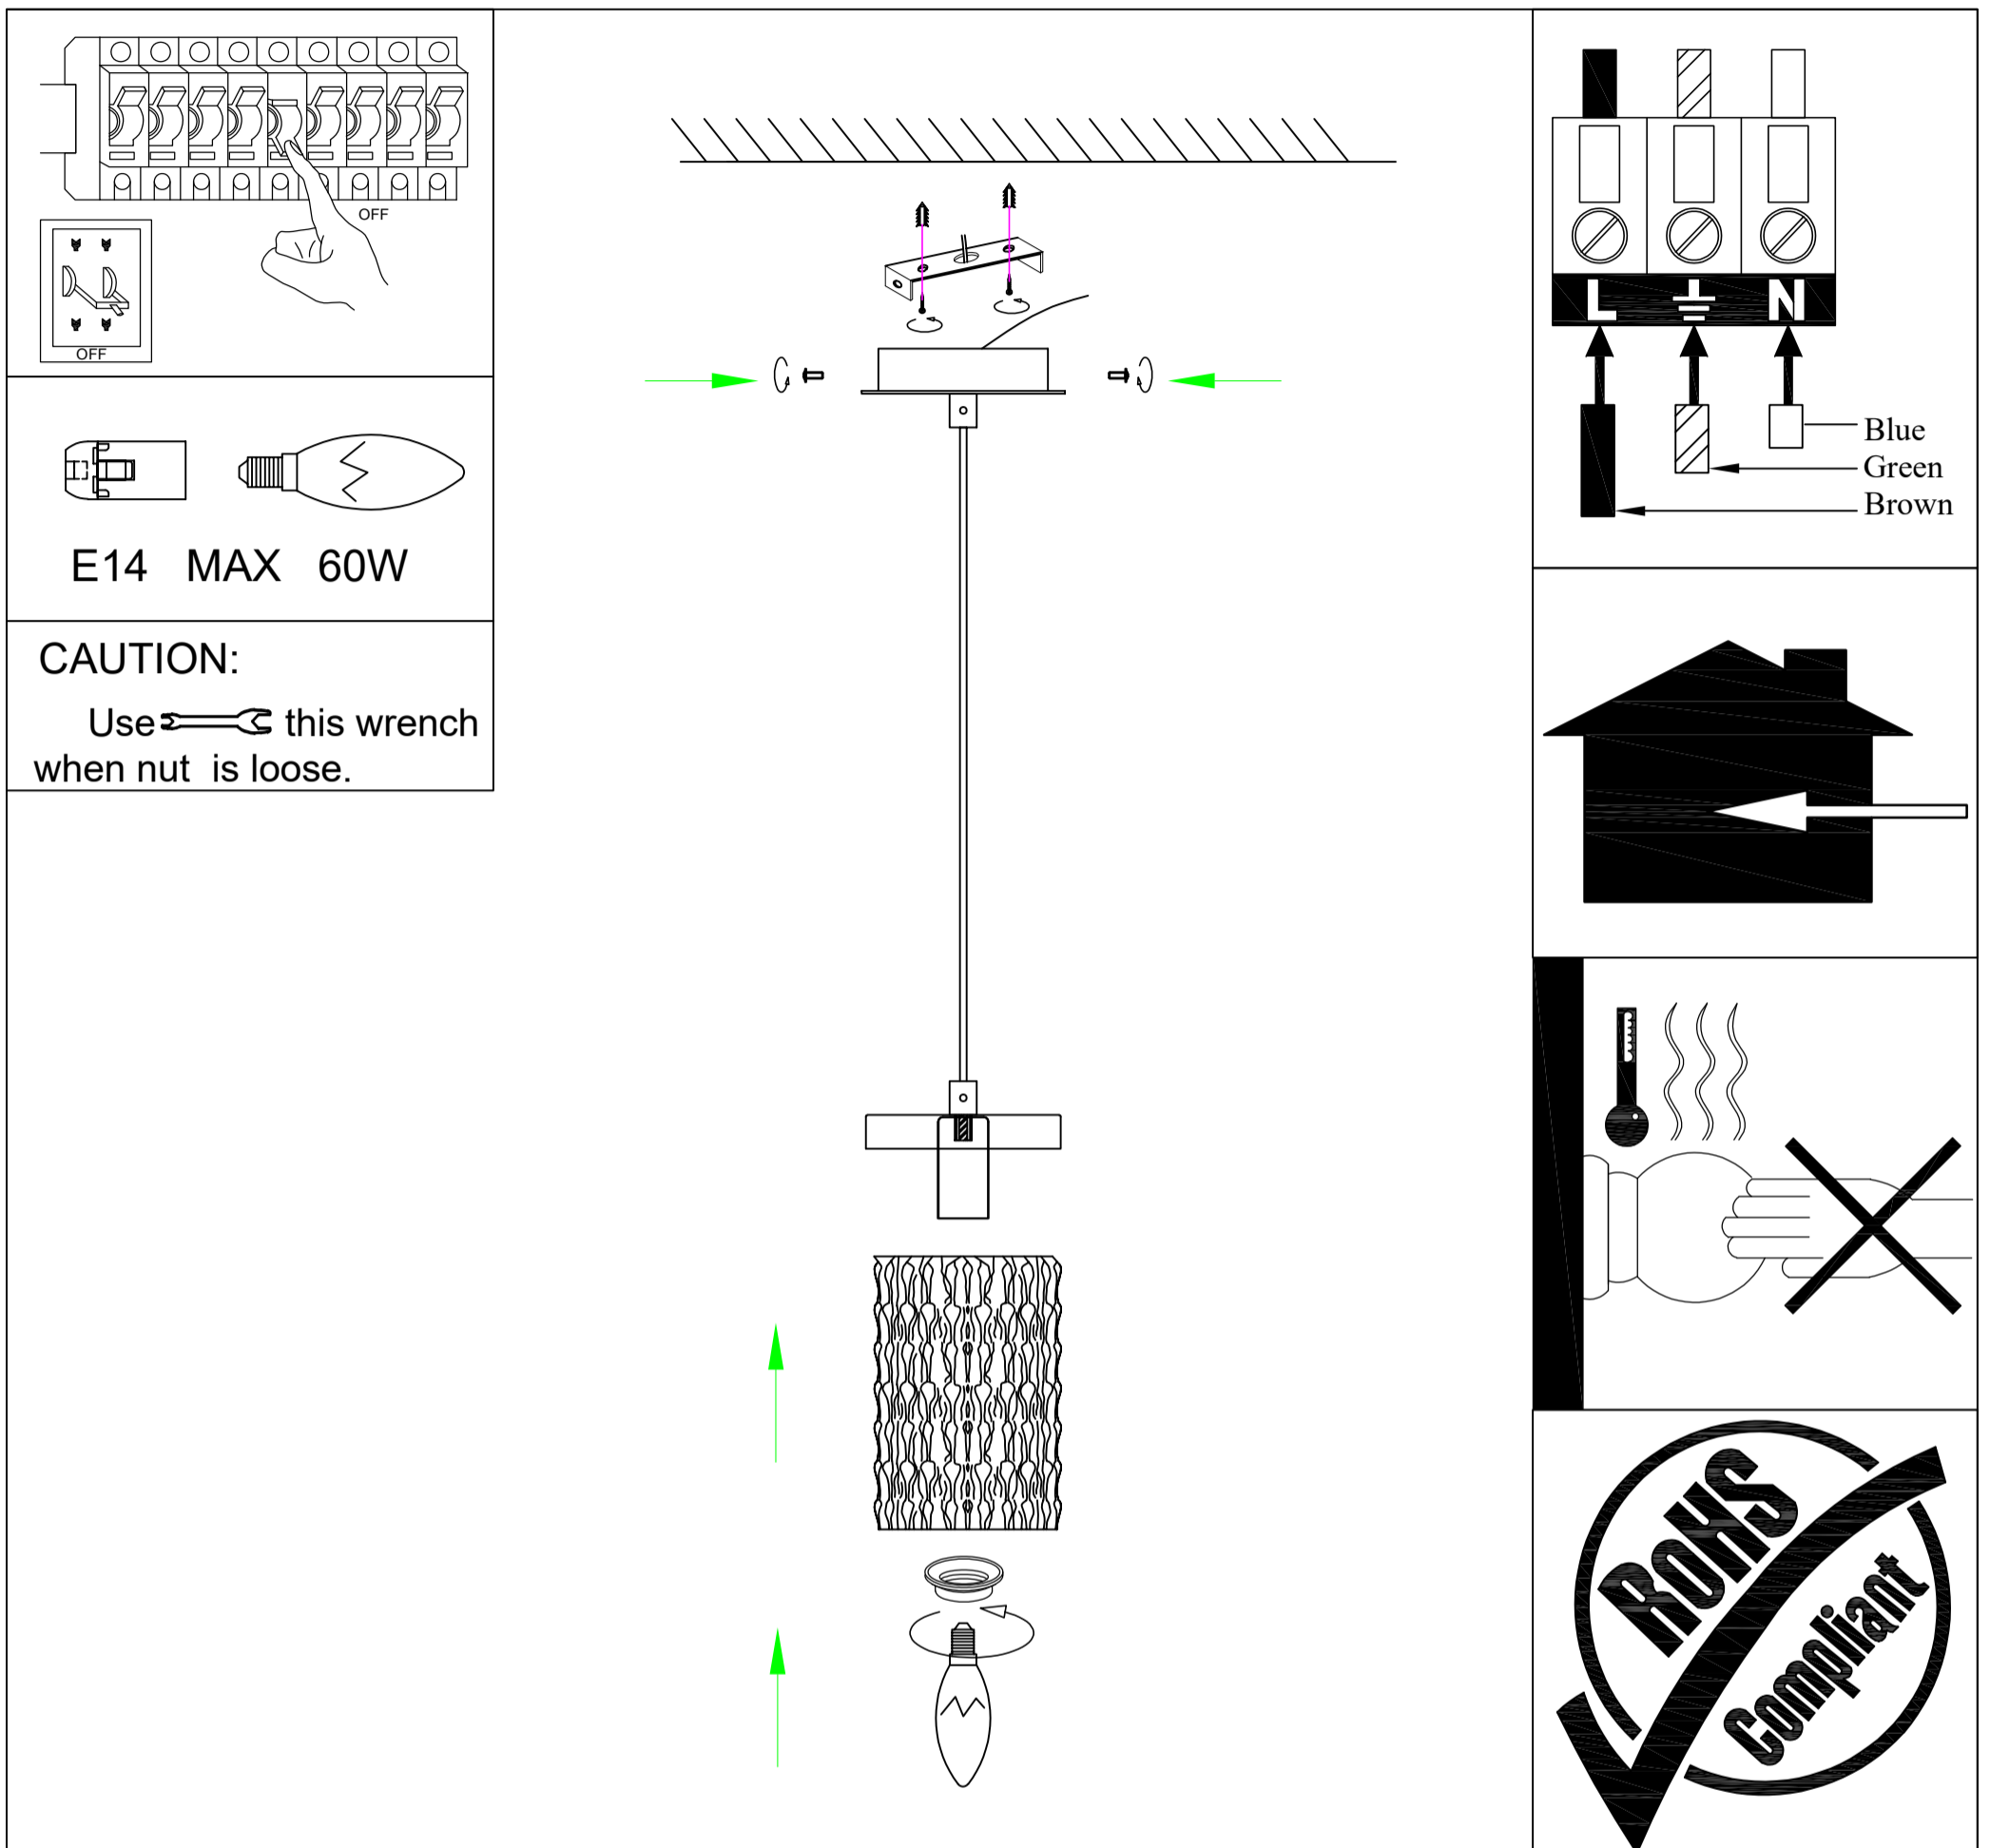

# INSTALLATION INSTRUCTION

### Installation instruction for this item:

1. Remove the cover and put the lamp on a clean place, then install the lamp;
2. The lamp is limited to used MAX 60W bulb;
3. Fix the lamp body on the hung loop by the chain .