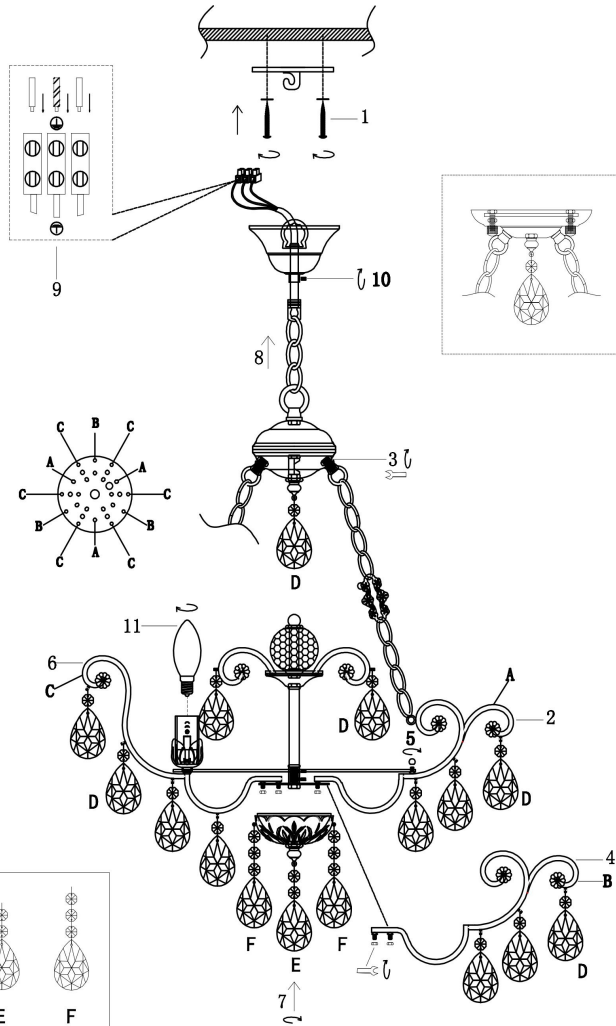

FREYA
TRADITION OF QUALITY

Instruction

FR1002PL-06WG

6xE14 40W

Model: FR1002PL-06WG

Collection: Crystal

Pendant Lamps