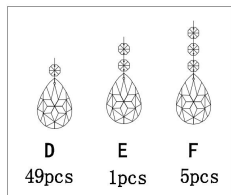

FREYA
TRADITION OF QUALITY

Instruction

FR1002PL-06WG

6xE14 40W

Model: FR1002PL-06WG

Collection: Crystal

Pendant Lamps