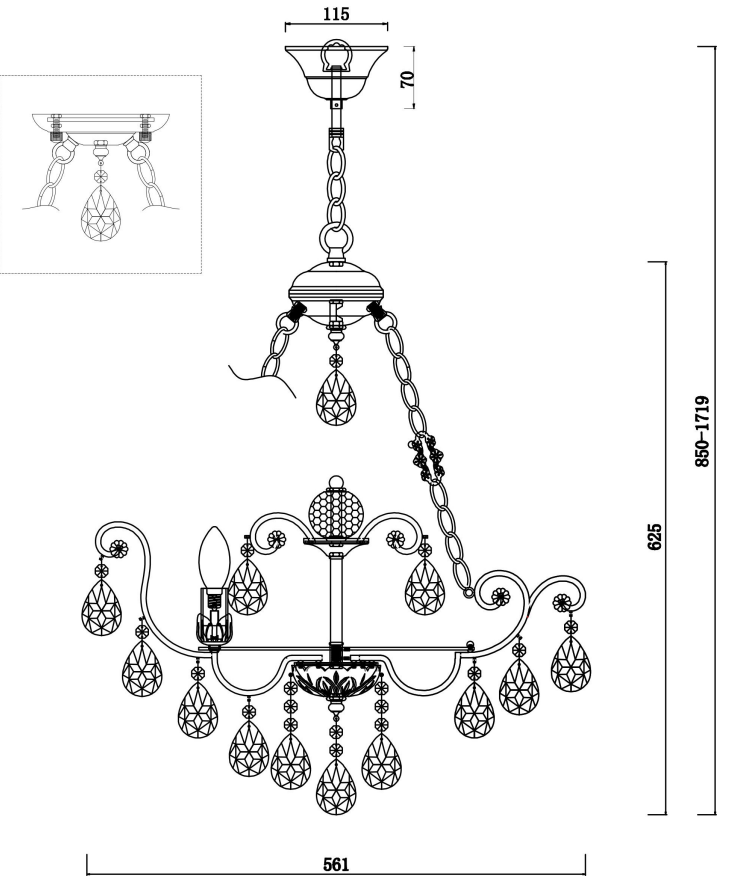

FREYA
TRADITION OF QUALITY

Instruction

FR1002PL-06WG

6xE14 40W

Model: FR1002PL-06WG

Collection: Crystal

Pendant Lamps