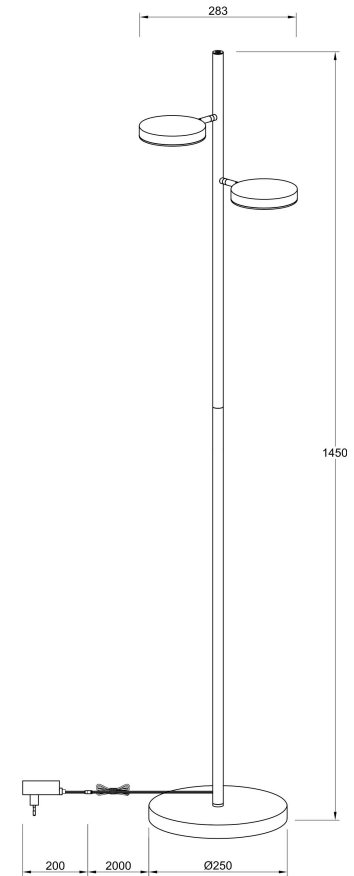

Instruction

MOD070FL-L12W3K

MAX 12W
1 000 Lumen

Model: MOD070FL-L12W3K

Collection: Modern

Stehleuchte