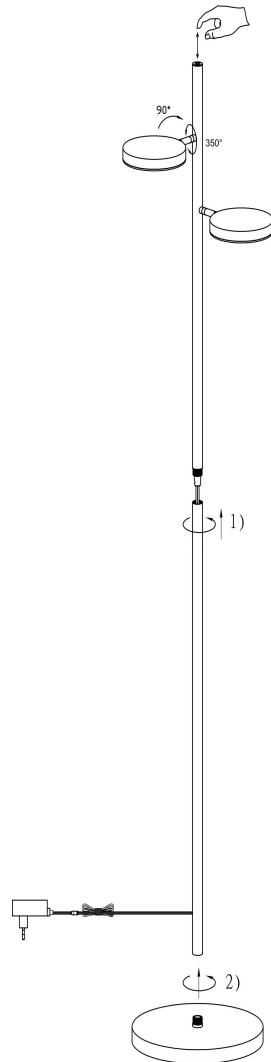

Instruction

MOD070FL-L12W3K

MAX 12W
1 000 Lumen

Model: MOD070FL-L12W3K

Collection: Modern

Stehleuchte