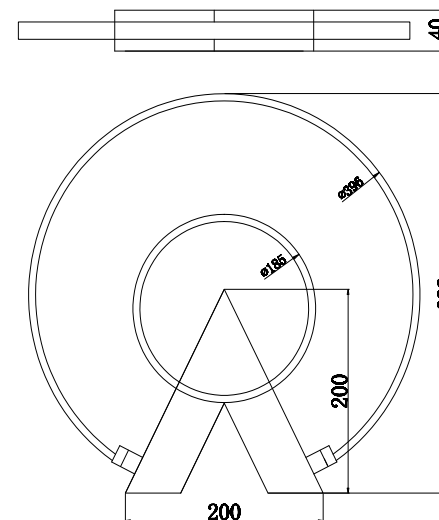

Instruction

FR6020CL-L31W

MAX 24W
2300 Lumen

Model: FR6020CL-L31W
Collection: LED
Series: New Series 020

Ceiling Lamps