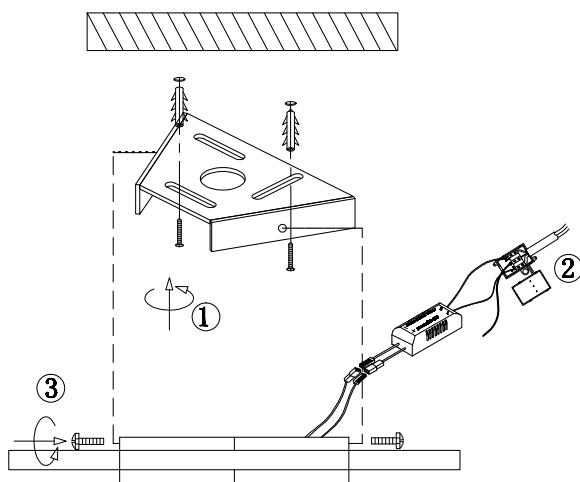

Instruction

FR6020CL-L31W

MAX 24W
2300 Lumen

Model: FR6020CL-L31W
Collection: LED
Series: New Series 020

Ceiling Lamps