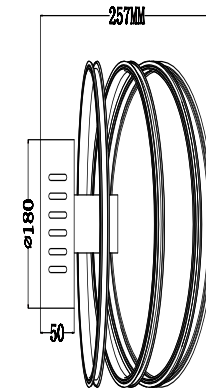

FREYA
TRADITION OF QUALITY

Instruction

FR6021CL-L84CH

MAX 60W
3700 Lumen

Model: FR6021CL-L84CH
Collection: LED
Series: New Series 021

Ceiling Lamps