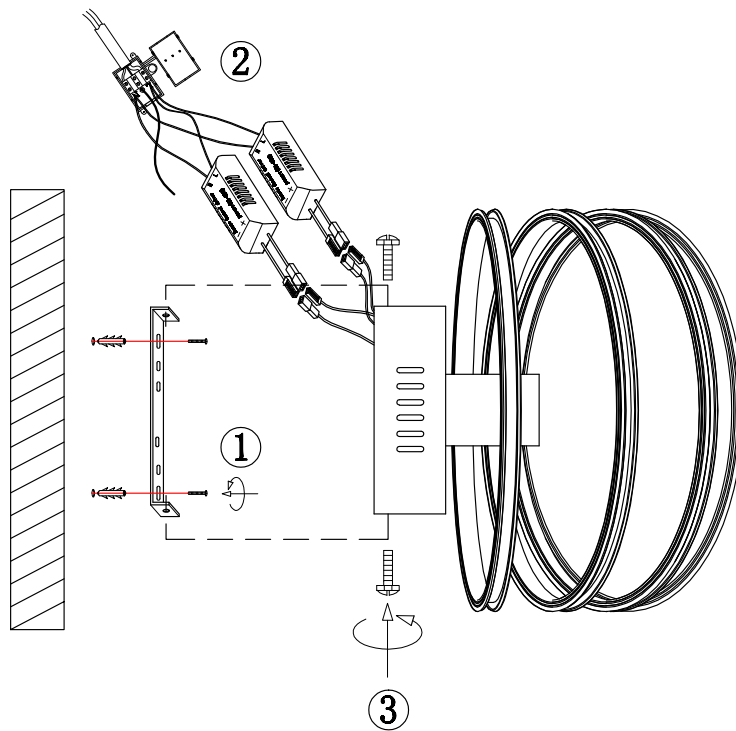

FREYA
TRADITION OF QUALITY

Instruction

FR6021CL-L84CH

MAX 60W
3700 Lumen

Model: FR6021CL-L84CH
Collection: LED
Series: New Series 021

Ceiling Lamps