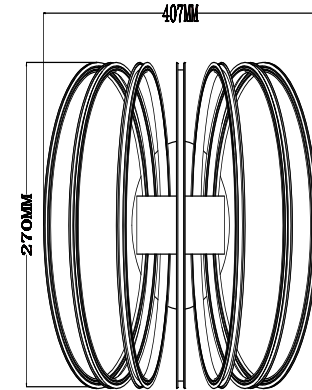

FREYA
TRADITION OF QUALITY

Instruction

FR6021CL-L84CH

MAX 60W
3700 Lumen

Model: FR6021CL-L84CH
Collection: LED
Series: New Series 021

Ceiling Lamps